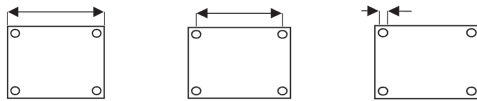

Material PA. Standard colour grey with soft black tyre material PUR. Without and with total brake. Can be supplied with pin or mountingplate.

100 100 113 72 20 100

Alle maten zijn aangegeven in mm. Andere kleuren op aanvraag leverbaar. Pennen en platen vindt u terug onderaan de pagina.

All measures are mentioned in mm. Other colours can be supplied on inquiry. Pins and plates you find on this page.

Pennen en montageplaten / *Pins and mounting plates*

Montageplaten
Mounting plates

Bouwhoogte
Building height