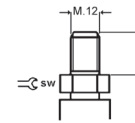

Material PA. Standard colour grey with soft black tyre material PUR. Without and with total brake. Can be supplied with pin or mountingplate.

100 100 113 72 20 100

Alle maten zijn aangegeven in mm. Andere kleuren op aanvraag leverbaar. Pennen en platen vindt u terug onderaan de pagina.

All measures are mentioned in mm. Other colours can be supplied on inquiry. Pins and plates you find on this page.

Pennen en montageplaten / *Pins and mounting plates*

Montageplaten
Mounting plates

Bouwhoogte
Building height