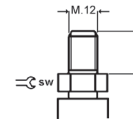

Material PA. Standard colour grey with soft black tyre material PUR. Without and with total brake. Can be supplied with pin or mountingplate.

Alle maten zijn aangegeven in mm. Andere kleuren op aanvraag leverbaar. Pennen en platen vindt u terug onderaan de pagina.

All measures are mentioned in mm. Other colours can be supplied on inquiry. Pins and plates you find on this page..

Pennen en montageplaten / *Pins and mounting plates*

Montageplaten *Mounting plates*

Bouwhoogte *Building height*