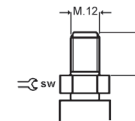

Bouwhoogte
Building height