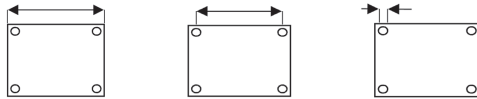

Pennen en montageplaten / Pins and mounting plates

Montageplaten
Mounting plates

Bouwhoogte
Building height

Bouwhoogte
Building height

	Montageplaten Mounting plates			Bouwhoogte Building height		Bouwhoogte Building height
T 75	70x58	55x42	8,5	99	M12x20 SW17	92
T 100	96x70	74x45	9,0	132	M12x28 SW21	125
T 120	96x70	74x45	9,0	145	M12x30 SW21	136