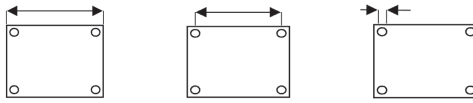

Pennen en montageplaten / Pins and mounting plates

Montageplaten Mounting plates

Bouwhoogte Building height

Bouwhoogte Building height

T 75	70x58	55x42	8,5	99	M12x20 SW17	92
T 100	96x70	74x45	9,0	132	M12x28 SW21	125
T 120	96x70	74x45	9,0	145	M12x30 SW21	136