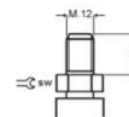

All measures are mentioned in mm. Other colours can be supplied on inquiry. Pins and plates you find on this page.

Pennen en montageplaten / Pins and mounting plates

Montageplaten Mounting plates

T 75
T 100
T 120

70x58
96x70
96x70

55x42
74x45
74x45

8,5
9,0
9,0

Bouwhoogte Building height

Bouwhoogte Building height

99
132
145

M12x20 SW17 92
M12x28 SW21 125
M12x30 SW21 136