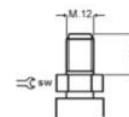

Material PA. Standard colour grey with soft black tyre material PUR. Without and with total brake. Can be supplied with pin or mountingplate.

Alle maten zijn aangegeven in mm. Andere kleuren op aanvraag leverbaar. Pennen en platen vind u terug onderaan de pagina .

All measures are mentioned in mm. Other colours can be supplied on inquiry. Pins and plates you find on this page.

Pennen en montageplaten / Pins and mounting plates

Montageplaten Mounting plates

Bouwhoogte Building height