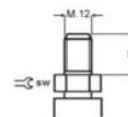

Material PA. Standard colour grey with soft black tyre material PUR. Without and with total brake. Can be supplied with pin or mountingplate.

75

92

75

52

80

Alle maten zijn aangegeven in mm. Andere kleuren op aanvraag leverbaar. Pennen en platen vind u terug op pagina 19.

All measures are mentioned in mm. Other colours can be supplied on inquiry. Pins and plates you find on page 19.

Pennen en montageplaten / Pins and mounting plates

Montageplaten Mounting plates

Bouwhoogte Building height